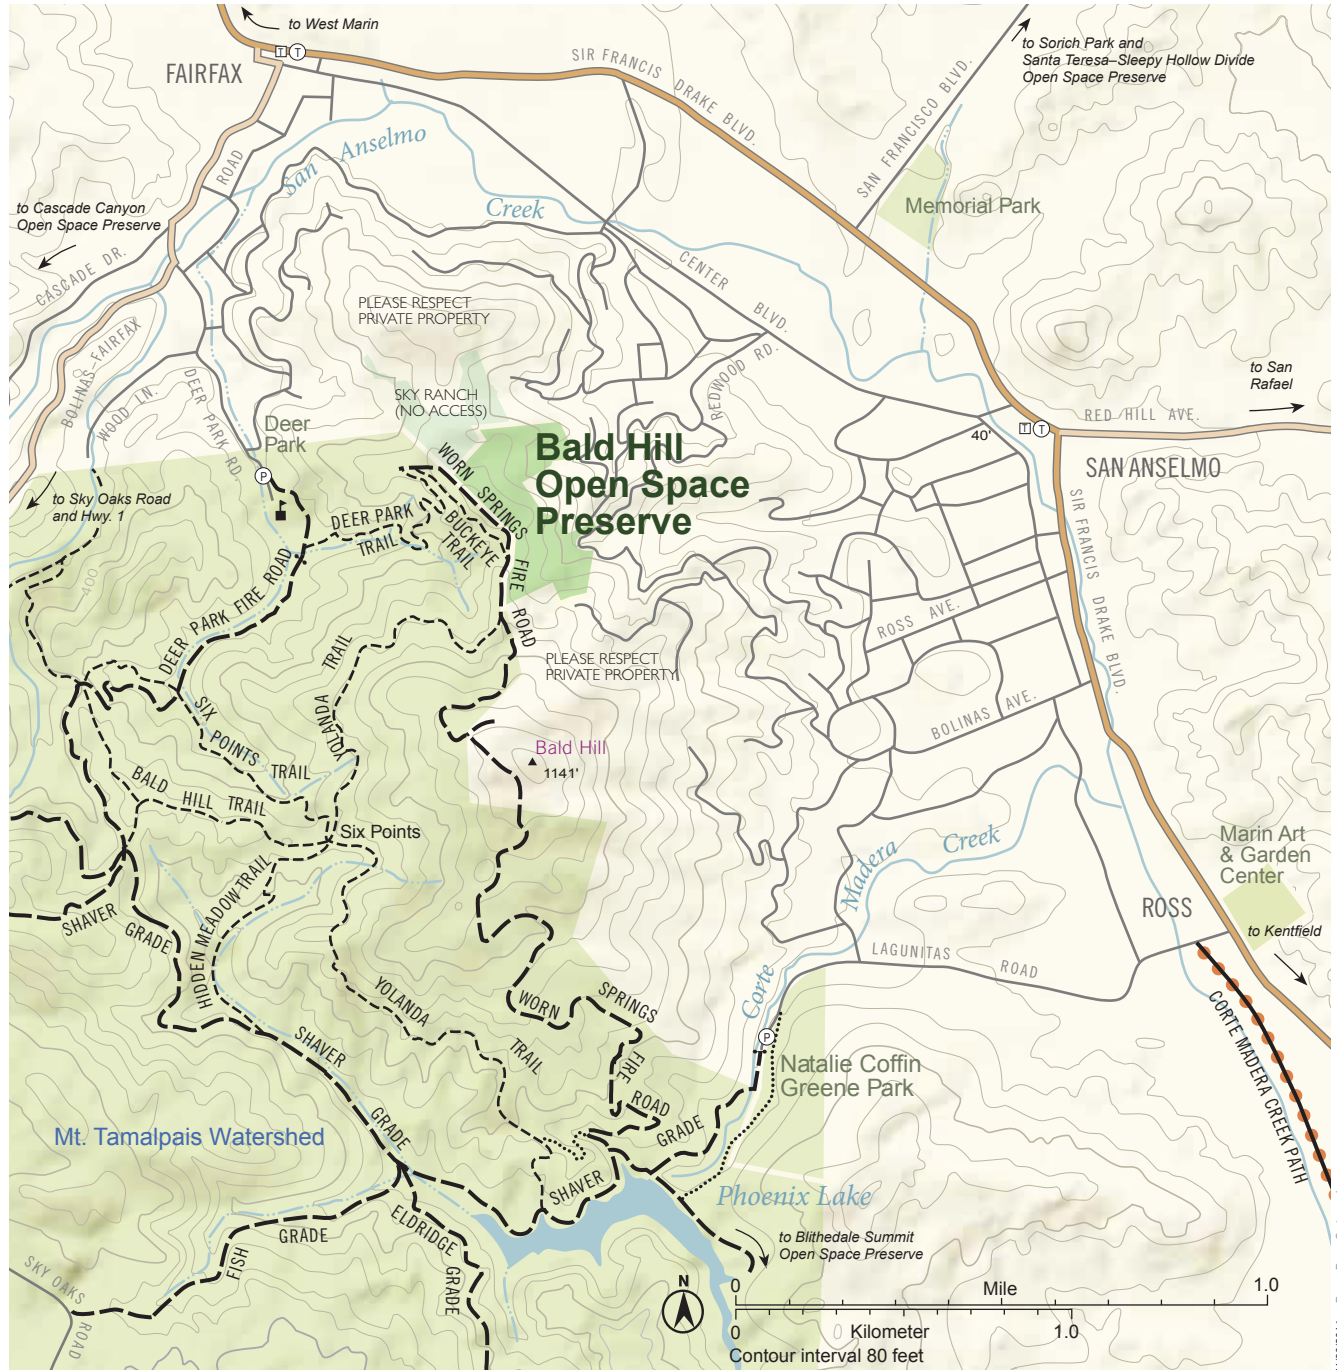

BALD HILL OPEN SPACE PRESERVE

Featured Open Space Preserve	Multiuse Fire Road (Hikers, Bicyclists & Equestrians)	Parking Lot	Major Road
County Parks	Multiuse Trail (Hikers, Bicyclists & Equestrians)	Golden Gate Transit	Local Road
Adjacent Open Space Preserve	Trail (Hikers & Equestrians)	West Marin Stage	County Trail Easements
Other Public Land	Hiking-only Trail	Gate	County Multiuse Pathways
		School	Regional Trails